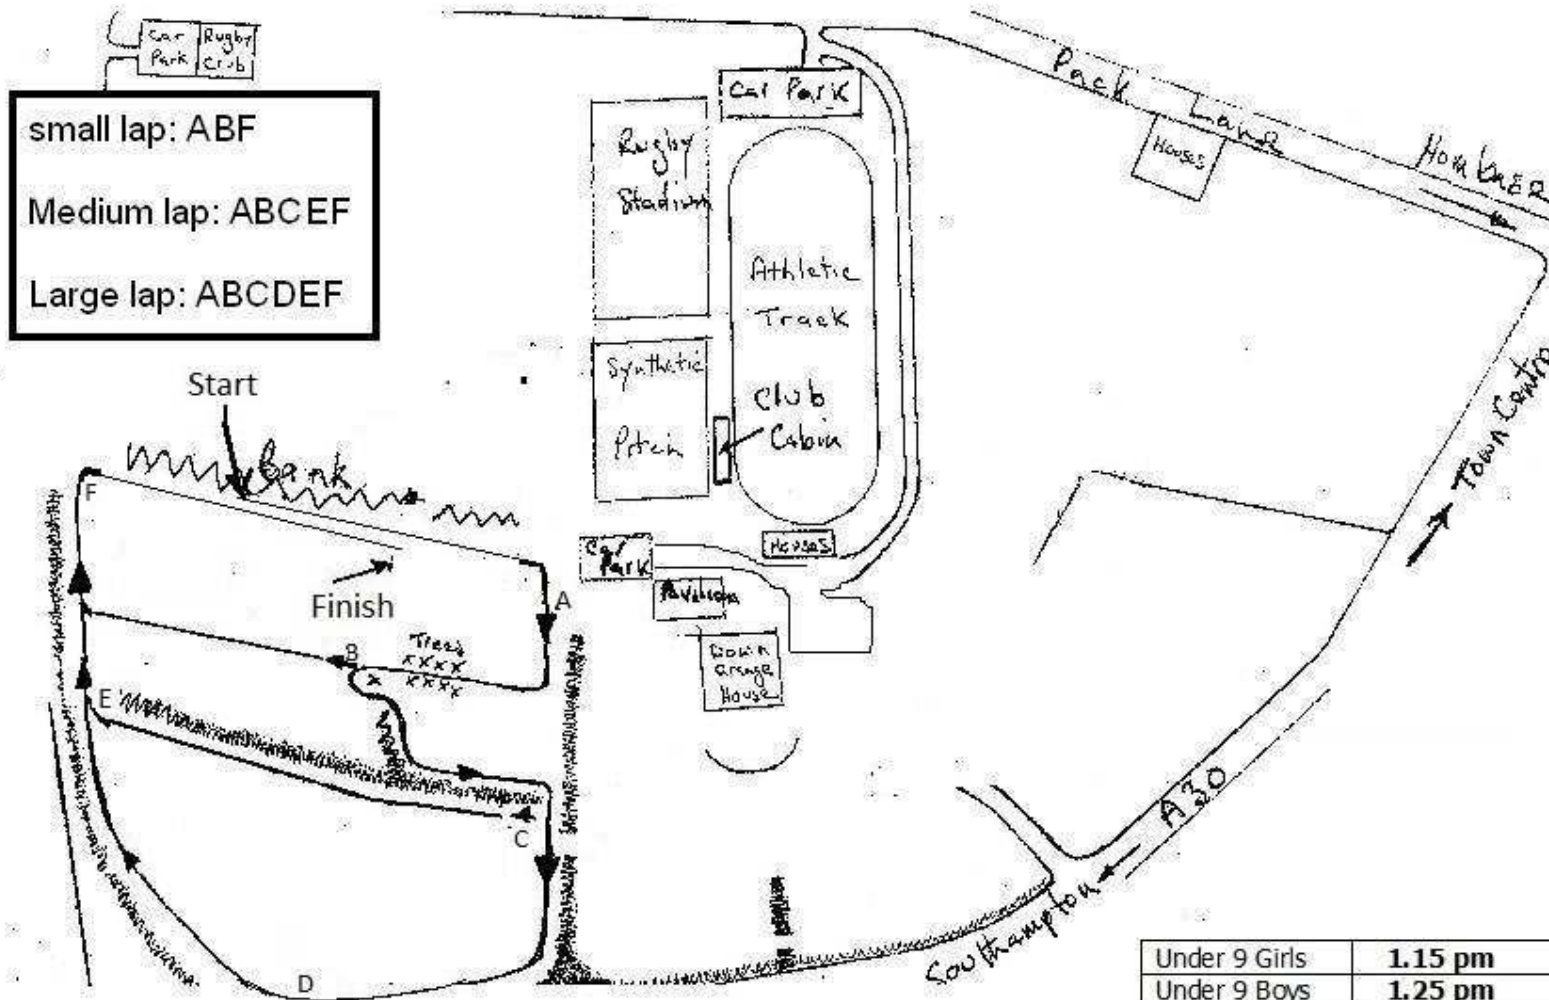

Destination Basingstoke Junior Cross Country League 3rd Feb 2019

U9G and U9B- 1 medium lap- 1.4km approx ABC EF Finish
 U11G and U11B- 1 small and 1 medium lap- 2.1km approx ABFA B C E F Finish
 U13G and U13 B- 1 medium and 1 large lap-2.9km approx ABC EF ABCDEF Finish
 U15G and U15B- 1 small and 2 large laps-3.9km approx ABF 2x(ABCDEF) Finish

| | |
|----------------|----------------|
| Under 9 Girls | 1.15 pm |
| Under 9 Boys | 1.25 pm |
| Under 11 Girls | 1.35 pm |
| Under 11 Boys | 1.50 pm |
| Under 13 Girls | 2.05 pm |
| Under 13 Boys | 2.20 pm |
| Under 15 Girls | 2.35 pm |
| Under 15 Boys | 2.35 pm |