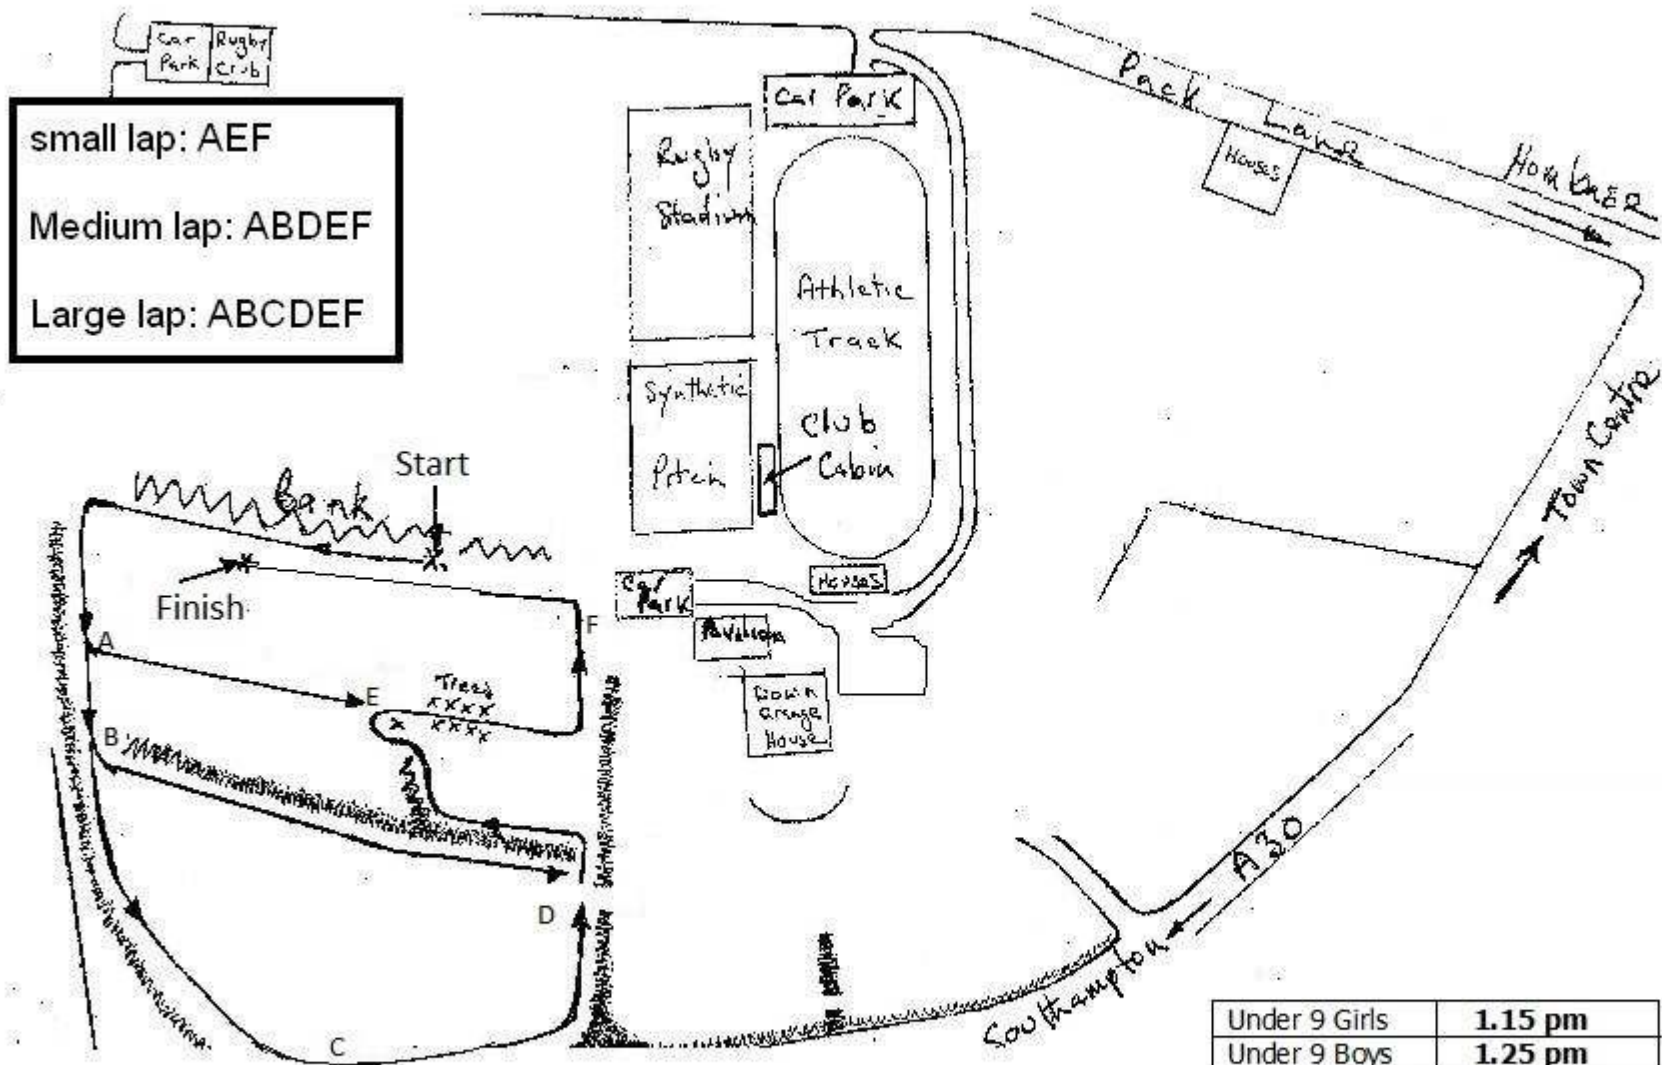

Destination Basingstoke Junior Cross Country League 8th December 2019

Car Park
 Rugby Club
 small lap: AEF
 Medium lap: ABDEF
 Large lap: ABCDEF

U9G and U9B- 1 medium lap- 1.4km approx
 U11G and U11B- 1 small and 1 medium lap- 2.1km approx
 U13G and U13 B- 1 medium and 1 large lap-2.9km approx
 U15G and U15B- 1 small and 2 large laps-3.9km approx

Under 9 Girls	1.15 pm
Under 9 Boys	1.25 pm
Under 11 Girls	1.35 pm
Under 11 Boys	1.50 pm
Under 13 Girls	2.05 pm
Under 13 Boys	2.20 pm
Under 15 Girls	2.35 pm
Under 15 Boys	2.35 pm